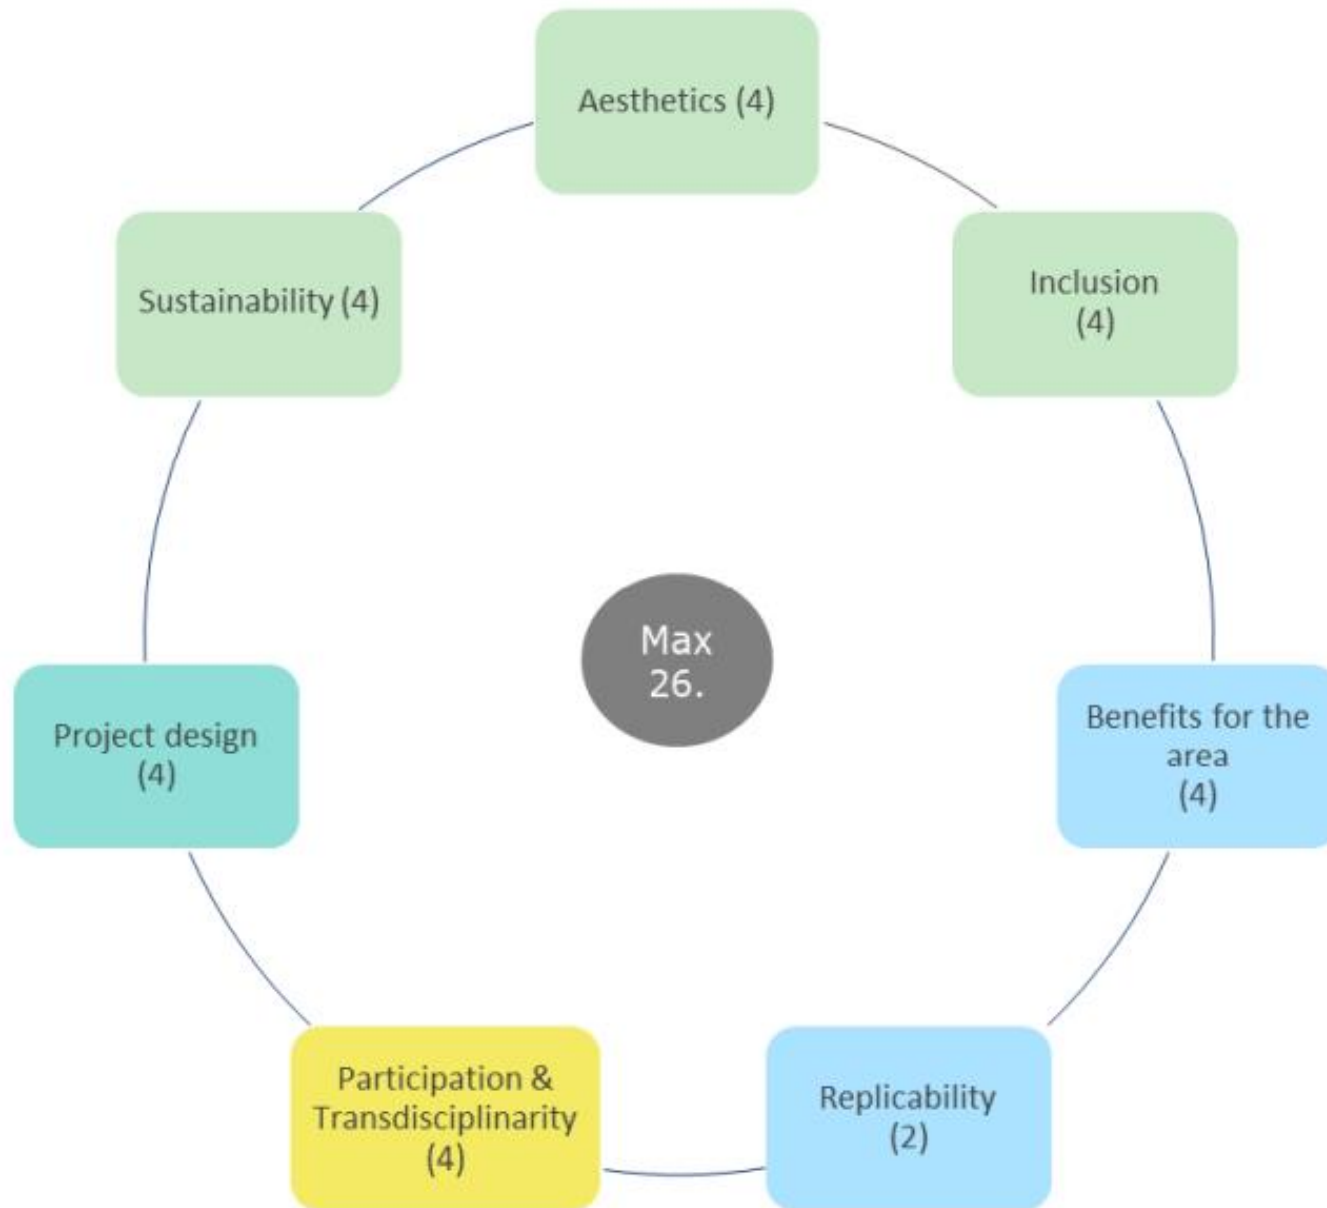

Colour	Criteria category (max 26)
Light Green	NEB core values (max 12)
Light Blue	Added value (max 6)
Yellow	Participation & transdisciplinarity (max 4)
Teal	Project design (max 4)