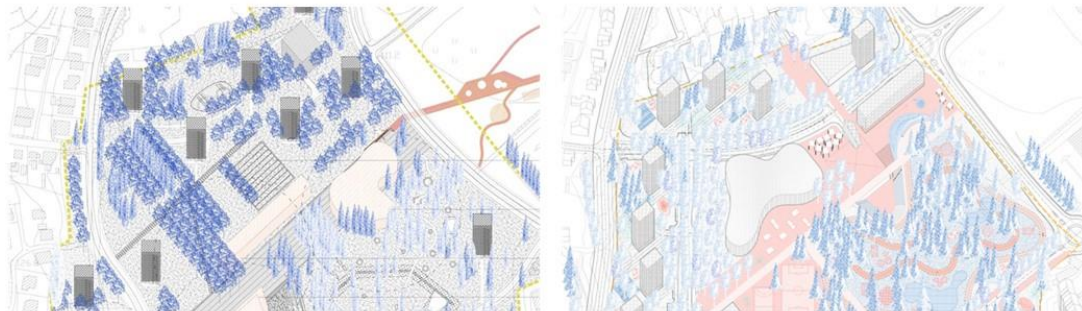

Zavod za prostorno uređenje
Grada Zagreba

REGEA

kvalitetno postavljen proces -> preduvjet za kvalitetni urbanizam

Zeleno integrirano planiranje kao temelj za NEB, 29.3. Karlovac

NEB Lab

A 'think and do' tank to make the New European Bauhaus a reality through concrete and tangible projects. By connecting the initiative's growing community and sharing ideas, it will bring about beautiful, sustainable and inclusive changes on the ground.