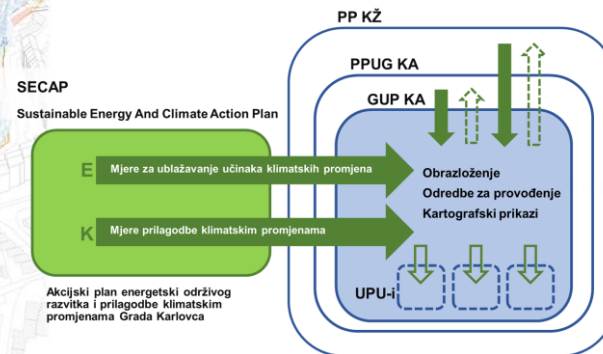

Zavod za prostorno uređenje
Grada Zagreba

REGEA

kvalitetno postavljen proces -> preduvjet za kvalitetni urbanizam

Zeleno integrirano planiranje kao temelj za NEB, 29.3. Karlovac

NEB Lab

A 'think and do' tank to make the New European Bauhaus a reality through concrete and tangible projects. By connecting the initiative's growing community and sharing ideas, it will bring about beautiful, sustainable and inclusive changes on the ground.